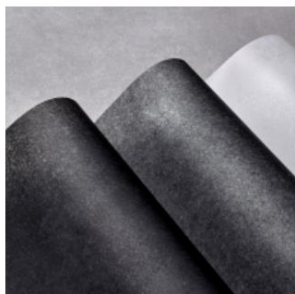

# FASARA™

Glass Finishes

**Nuova Collezione  
2022-2023**

1

2

**1. Pop - S**  
Single Gradation  
SH2FGPP-S

**2. Pop - W**  
Center Gradation  
SH2FGPP-W

Shigure - White  
Shigure - Gray  
Shigure - Black

Fibril - White

Brushed - White  
Brushed - Black

Terrazzo - White  
Terrazzo - Black

Travertine - White  
Travertine - Black